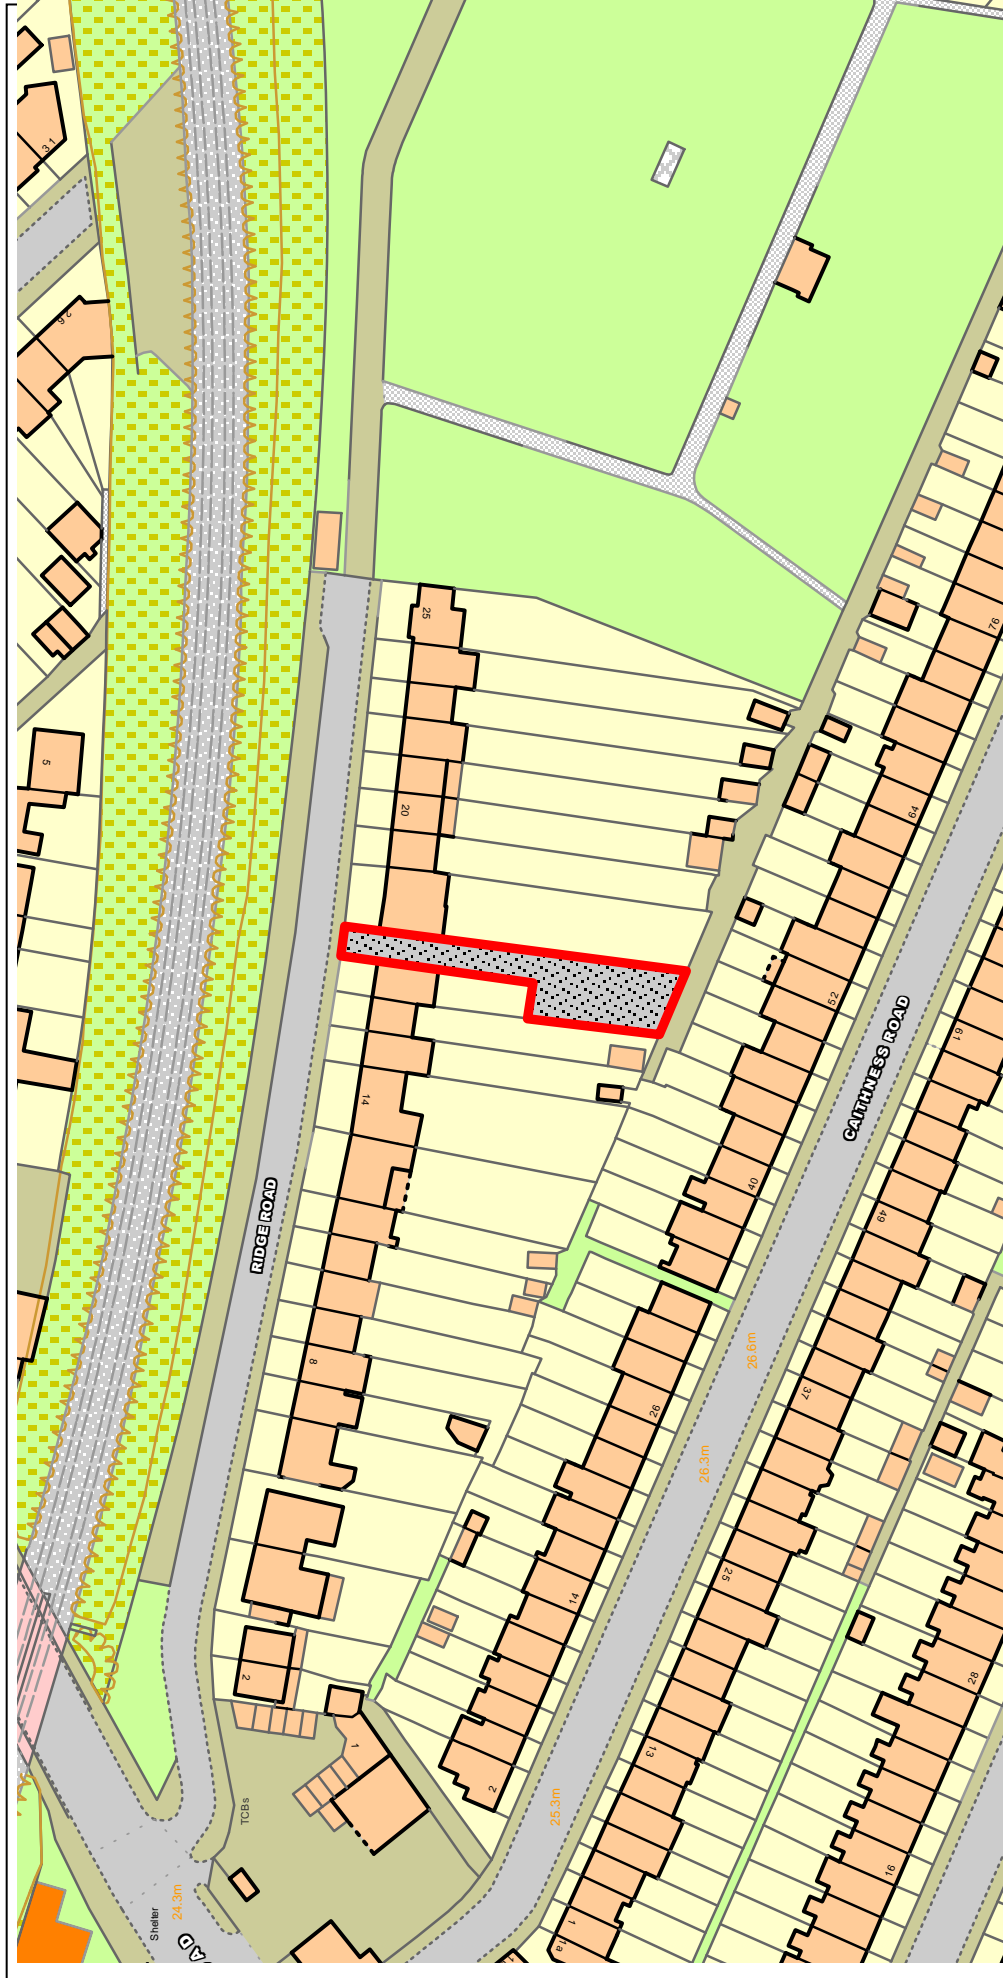

NORTHGATE SE GIS Print Template

Text Details 17 Ridge Road, Mircham, Surrey CR4 2ET

This material has been reproduced from Ordnance Survey digital map data with the permission of the controller of Her Majesty's Stationery Office, © Crown Copyright.